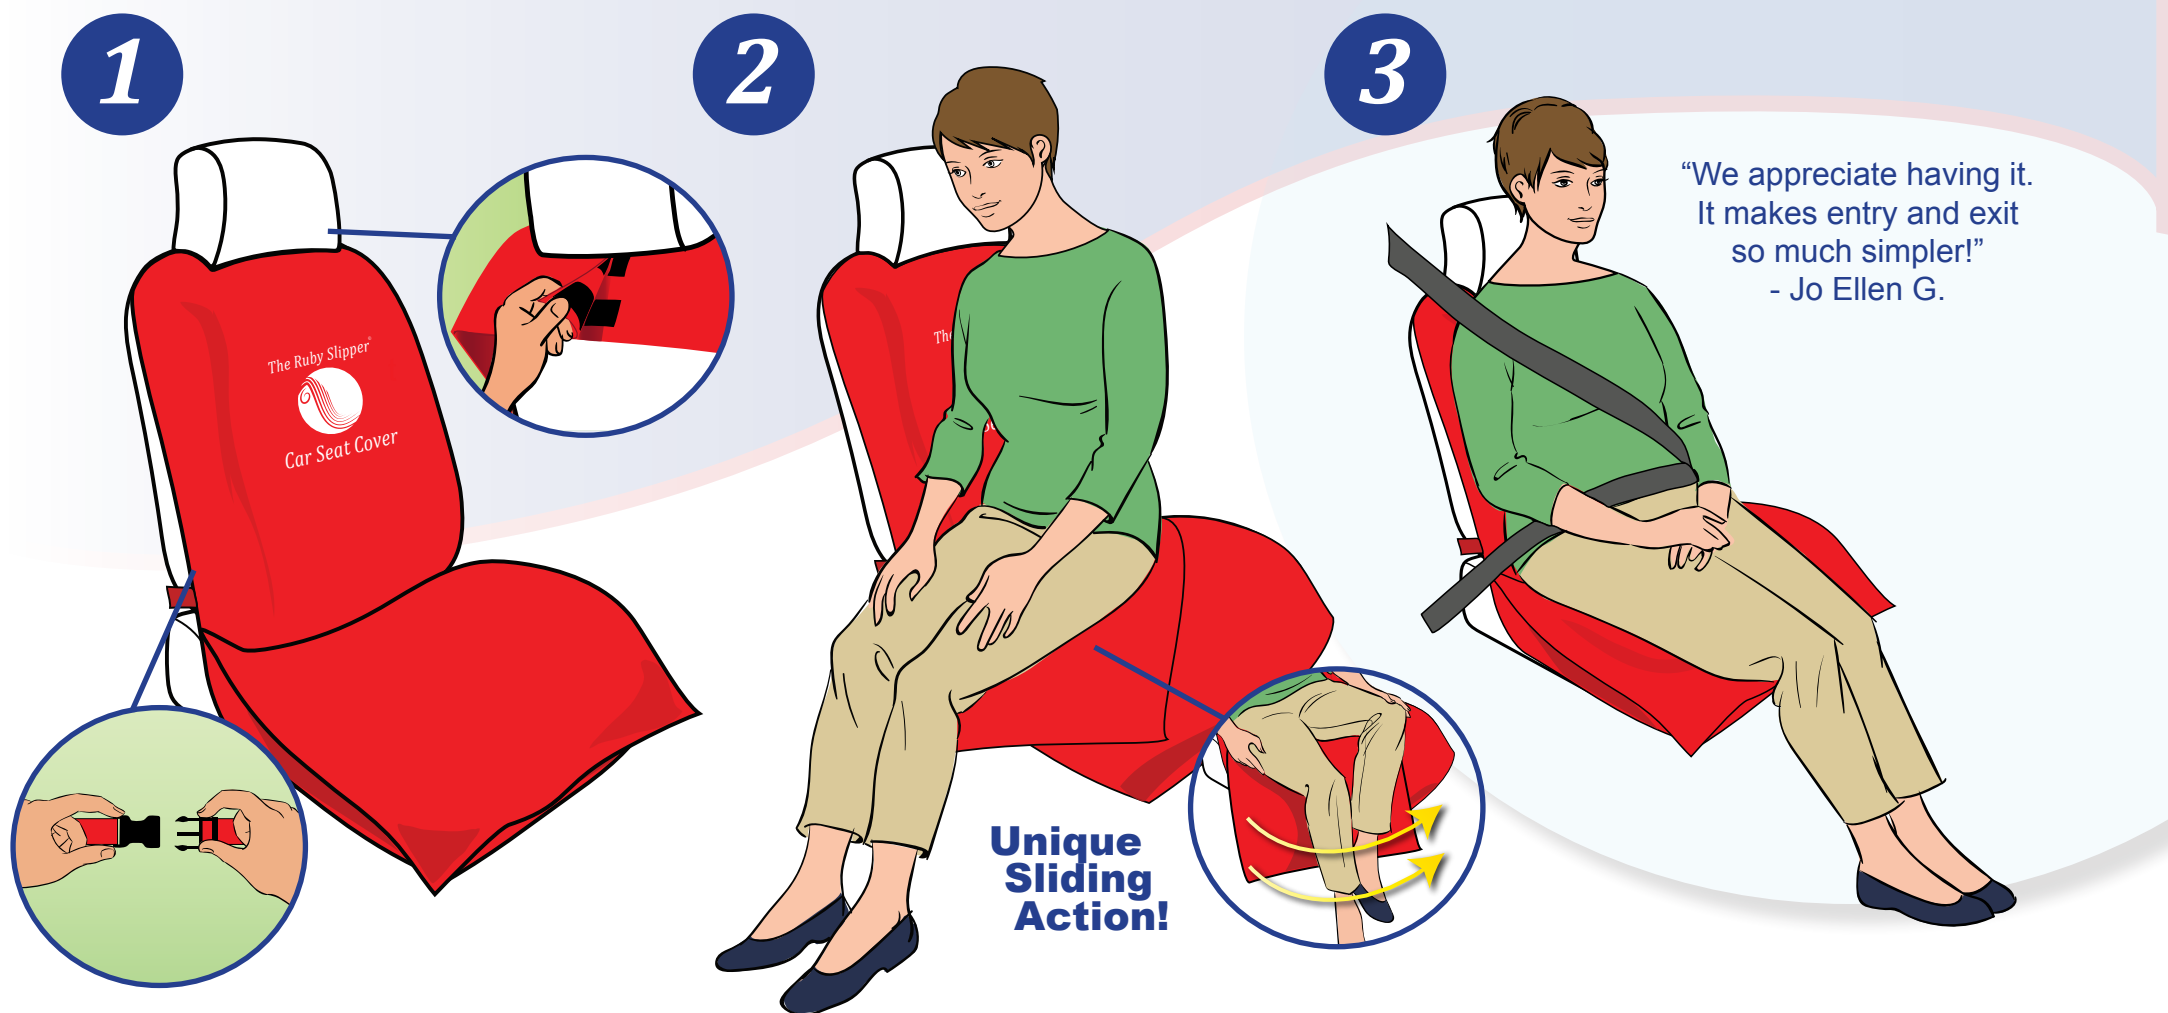

## The Ruby Slipper<sup>®</sup> Car Seat Cover

This is a specially designed, heavy-duty double-layered seat cover with a *unique sliding action* that allows passengers to swivel in and out of the car seat with ease. This simple seat cover allows passengers to quickly and easily enter or exit virtually any vehicle.

The Ruby Slipper is comfortable, convenient and helps reduce stress while traveling. It is intended for anyone with limited mobility and strength, or recuperating from recent surgery.

**Unique  
Sliding  
Action!**

## SO EASY TO USE & STORE!

**Smart:** Made of cool nylon fabric, repels liquids easily.

**Easy:** Helps passengers twist and turn to get into seats more easily.

**Flexible:** Can be used by passenger or driver.

# *The Ruby Slipper Car Seat Cover is so easy to use!*

- Fasten behind headrest.
- Place straps behind seat.
- Buckle loosely.

- Pull top layer towards door.
- Sit on edge of seat.
- Turn into car.

- Sit back.
- Adjust straps if needed.
- Buckle seatbelt.